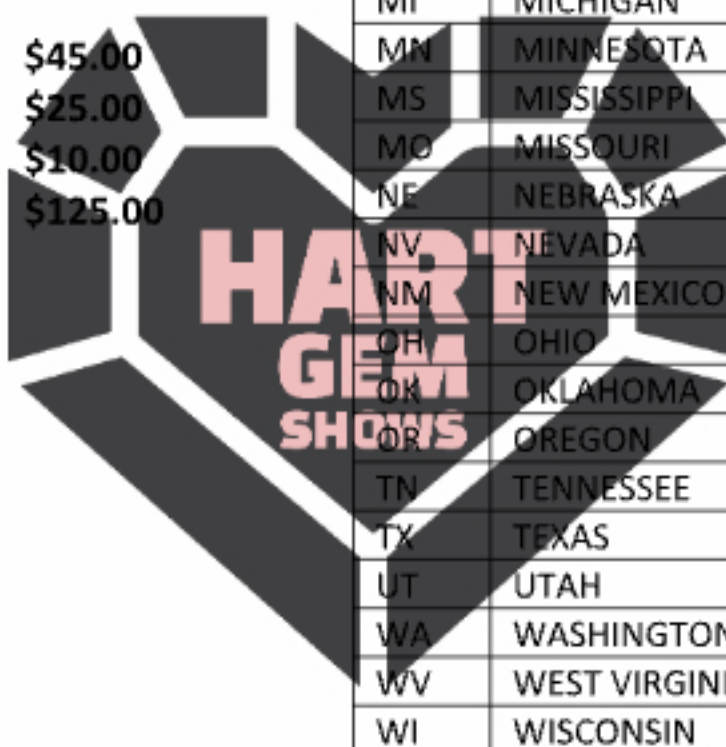

**UPS SUPPLY CHAIN SOLUTIONS  
SPECIAL PALLET PRICING  
GEM SHOW**

WEIGHT PER PALLET	ZONE A	ZONE B	LIFTGATE SERVICE
<b>UP TO 1,000 LBS</b>	\$300.00	\$400.00	YES
<b>OVER 1,000 LBS</b>	.30 PER LB	.40 PER LB	SEE BELOW*

**ASSESSORIAL CHARGES  
(PER SHIPMENT)**

TRADE SHOW FEE	\$65.00
LIFTGATE SERVICE	\$85.00
RESIDENTIAL SERVICE	\$85.00

**IF APPLICABLE**

B2 DELIVERY AREA**	\$220.00
B3 DELIVERY AREA**	\$330.00

**SUPPLIES**

SHRINK WRAP ROLL	\$45.00
PALLET	\$25.00
TAPE-ROLL	\$10.00
PALLET CONTAINER <i>(Includes pallet)</i>	\$125.00

ZONE A	
AL	ALABAMA
AZ	ARIZONA
AR	ARKANSAS
CA	CALIFORNIA
CO	COLORADO
IL	ILLINOIS
IN	INDIANA
IA	IOWA
KS	KANSAS
KY	KENTUCKY
LA	LOUISIANA
MI	MICHIGAN
MN	MINNESOTA
MS	MISSISSIPPI
MO	MISSOURI
NE	NEBRASKA
NV	NEVADA
NM	NEW MEXICO
OH	OHIO
OK	OKLAHOMA
OR	OREGON
TN	TENNESSEE
TX	TEXAS
UT	UTAH
WA	WASHINGTON
WV	WEST VIRGINIA
WI	WISCONSIN

ZONE B	
CT	CONNECTICUT
DE	DELEWARE
FL	FLORIDA
GA	GEORGIA
ME	MAINE
MD	MARYLAND
MA	MASSACHUSETTS
NH	NEW HAMPSHIRE
NJ	NEW JERSEY
NY	NEW YORK
NC	NORTH CAROLINA
PA	PENNSYLVANIA
RI	RHODE ISLAND
SC	SOUTH CAROLINA
VA	VIRGINIA